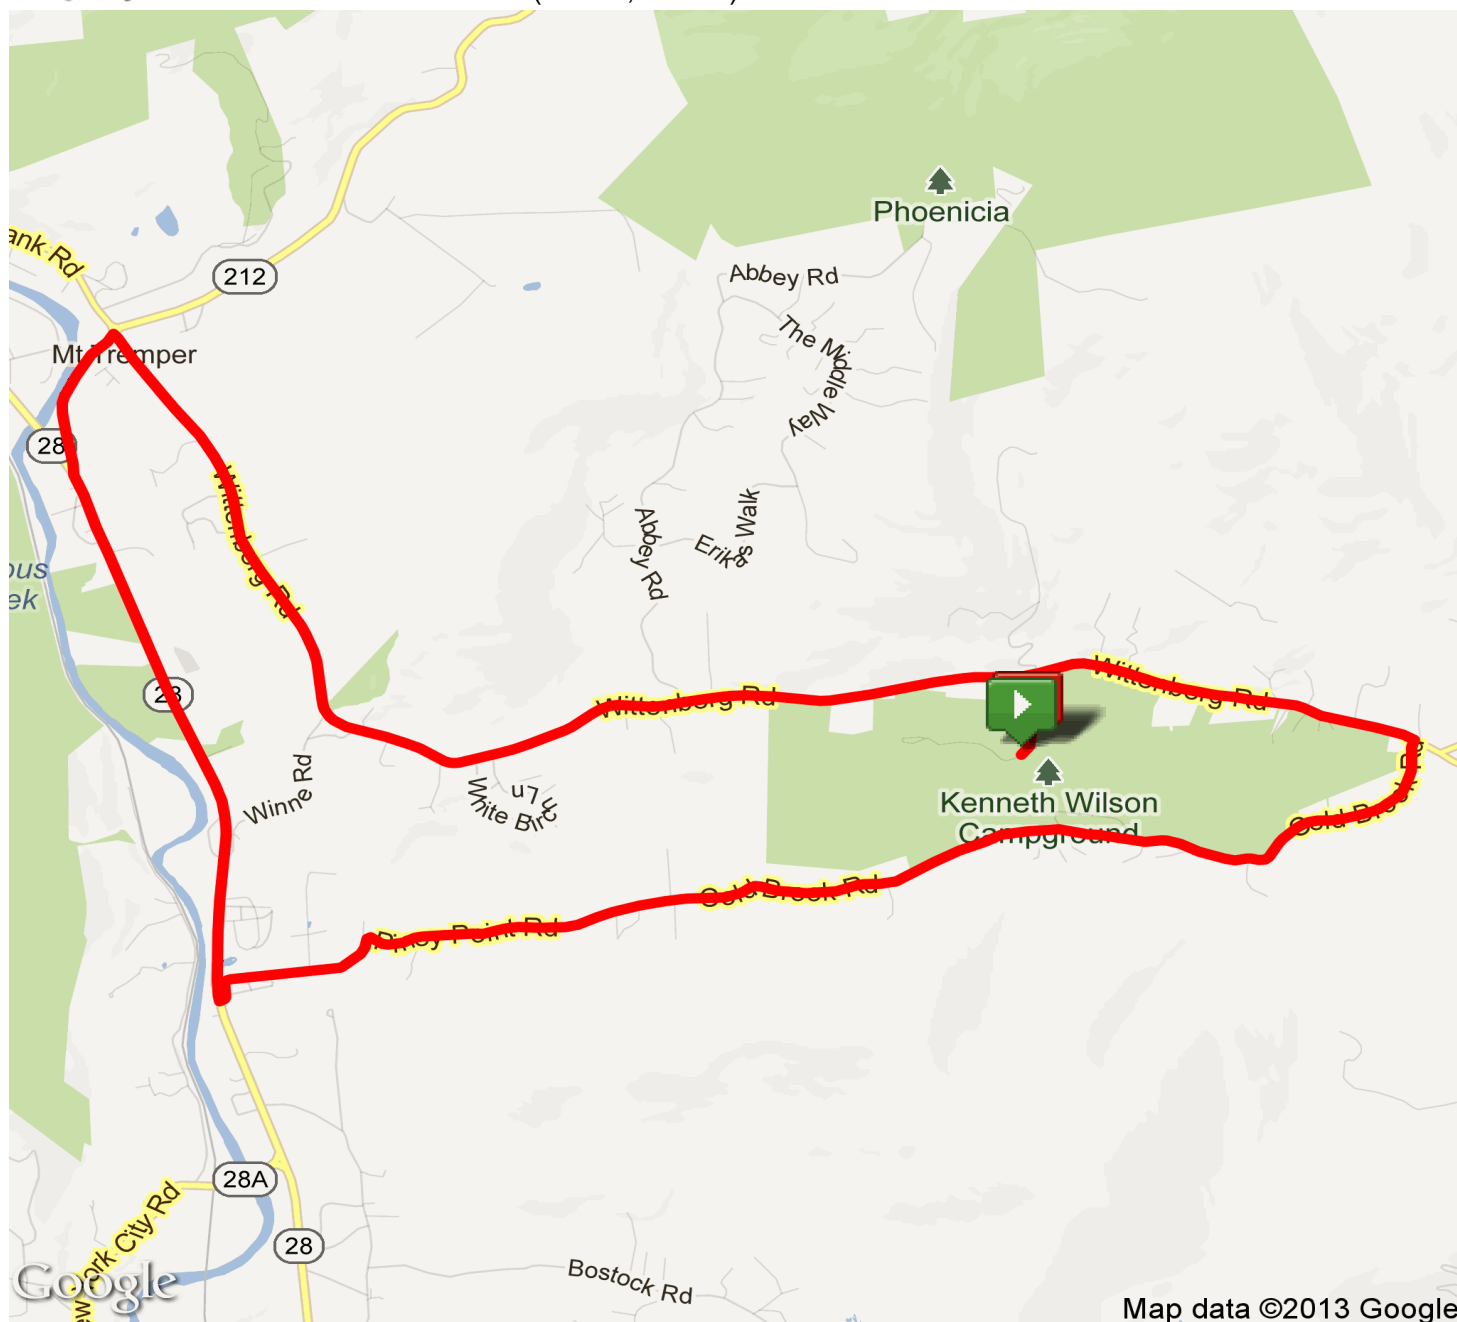

HVTC Summer Tri-Series-Bike

Course

Distance: 12.19 mi

Elevation: 515.09 ft (Max: 1,079.4 ft)

mapmyfitness

	Head northeast toward Wittenberg Rd	0.34 mi (+1.28 mi)
	Head east on Wittenberg Rd toward Aarons Way	1.62 mi (+3.77 mi)
	Head south on Cold Brook Rd	5.39 mi (+0.39 mi)
	Head west on Piney Point Rd toward Mt Valley Acres Rd	5.78 mi (+2.01 mi)
	Head north on NY-28 W toward Nissen Rd	7.79 mi (+0.46 mi)
	Head north on NY-212 E toward Mt Pleasant Rd	8.25 mi (+3.45 mi)
	Head southeast on Wittenberg Rd toward Ingersoll Rd	11.7 mi (+0.54 mi)
	Head east on Wittenberg Rd toward Beaver Ridge Rd	12.23 mi (+-0.04 mi)
	Destination	12.19 mi (+0 mi)

MapMyFitness • <http://mapmyfitness.com/routes/view/195279656>