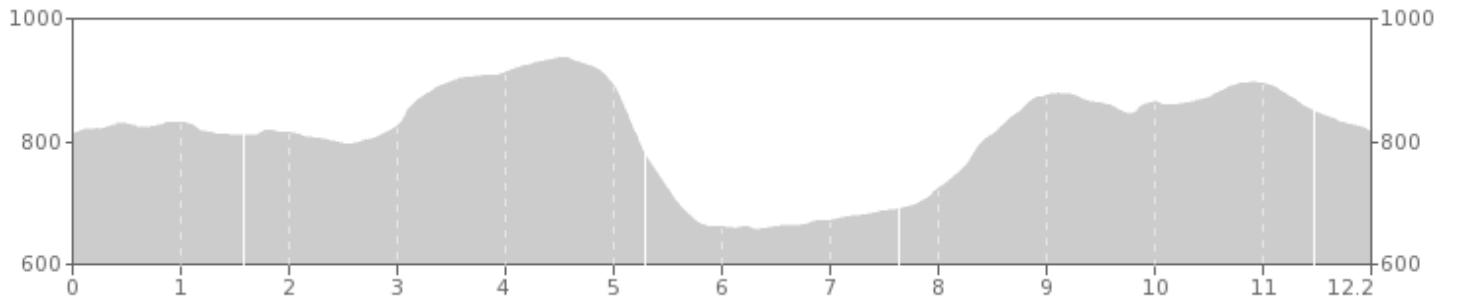

HVTC Summer Tri-Series-Bike

Course

Distance: 12.19 mi

Elevation: 515.09 ft (Max: 1,079.4 ft)

mapmyfitness

	Head northeast toward Wittenberg Rd	0.34 mi (+1.28 mi)
	Head east on Wittenberg Rd toward Aarons Way	1.62 mi (+3.77 mi)
	Head south on Cold Brook Rd	5.39 mi (+0.39 mi)
	Head west on Piney Point Rd toward Mt Valley Acres Rd	5.78 mi (+2.01 mi)
	Head north on NY-28 W toward Nissen Rd	7.79 mi (+0.46 mi)
	Head north on NY-212 E toward Mt Pleasant Rd	8.25 mi (+3.45 mi)
	Head southeast on Wittenberg Rd toward Ingersoll Rd	11.7 mi (+0.54 mi)
	Head east on Wittenberg Rd toward Beaver Ridge Rd	12.23 mi (+-0.04 mi)
	Destination	12.19 mi (+0 mi)

MapMyFitness • <http://mapmyfitness.com/routes/view/195279656>