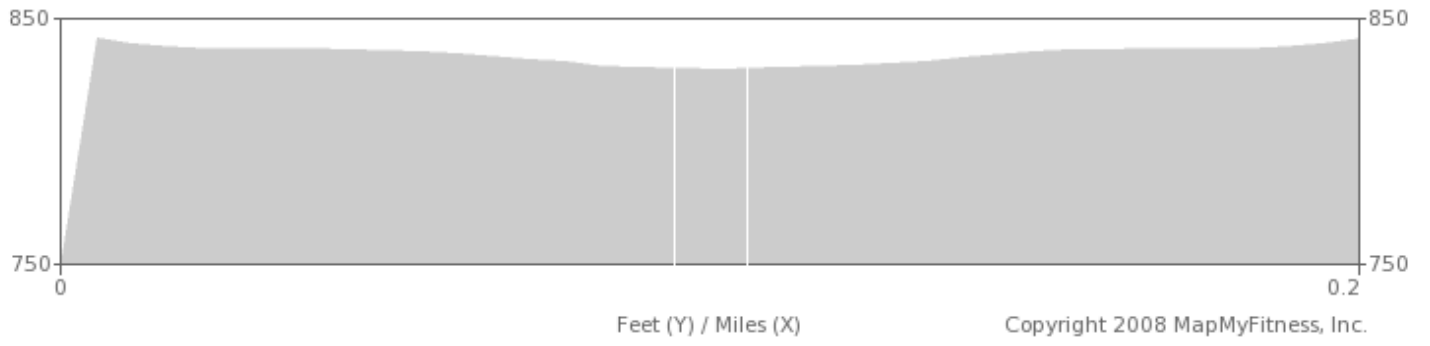

HVTC Summer Tri-Series: Swim Course

Distance: 0.23 mi

Elevation: 38.3202099738 ft (Max: 253.32)

mapmyfitness

MapMyFitness • <http://mapmyfitness.com/routes/view/338134337>