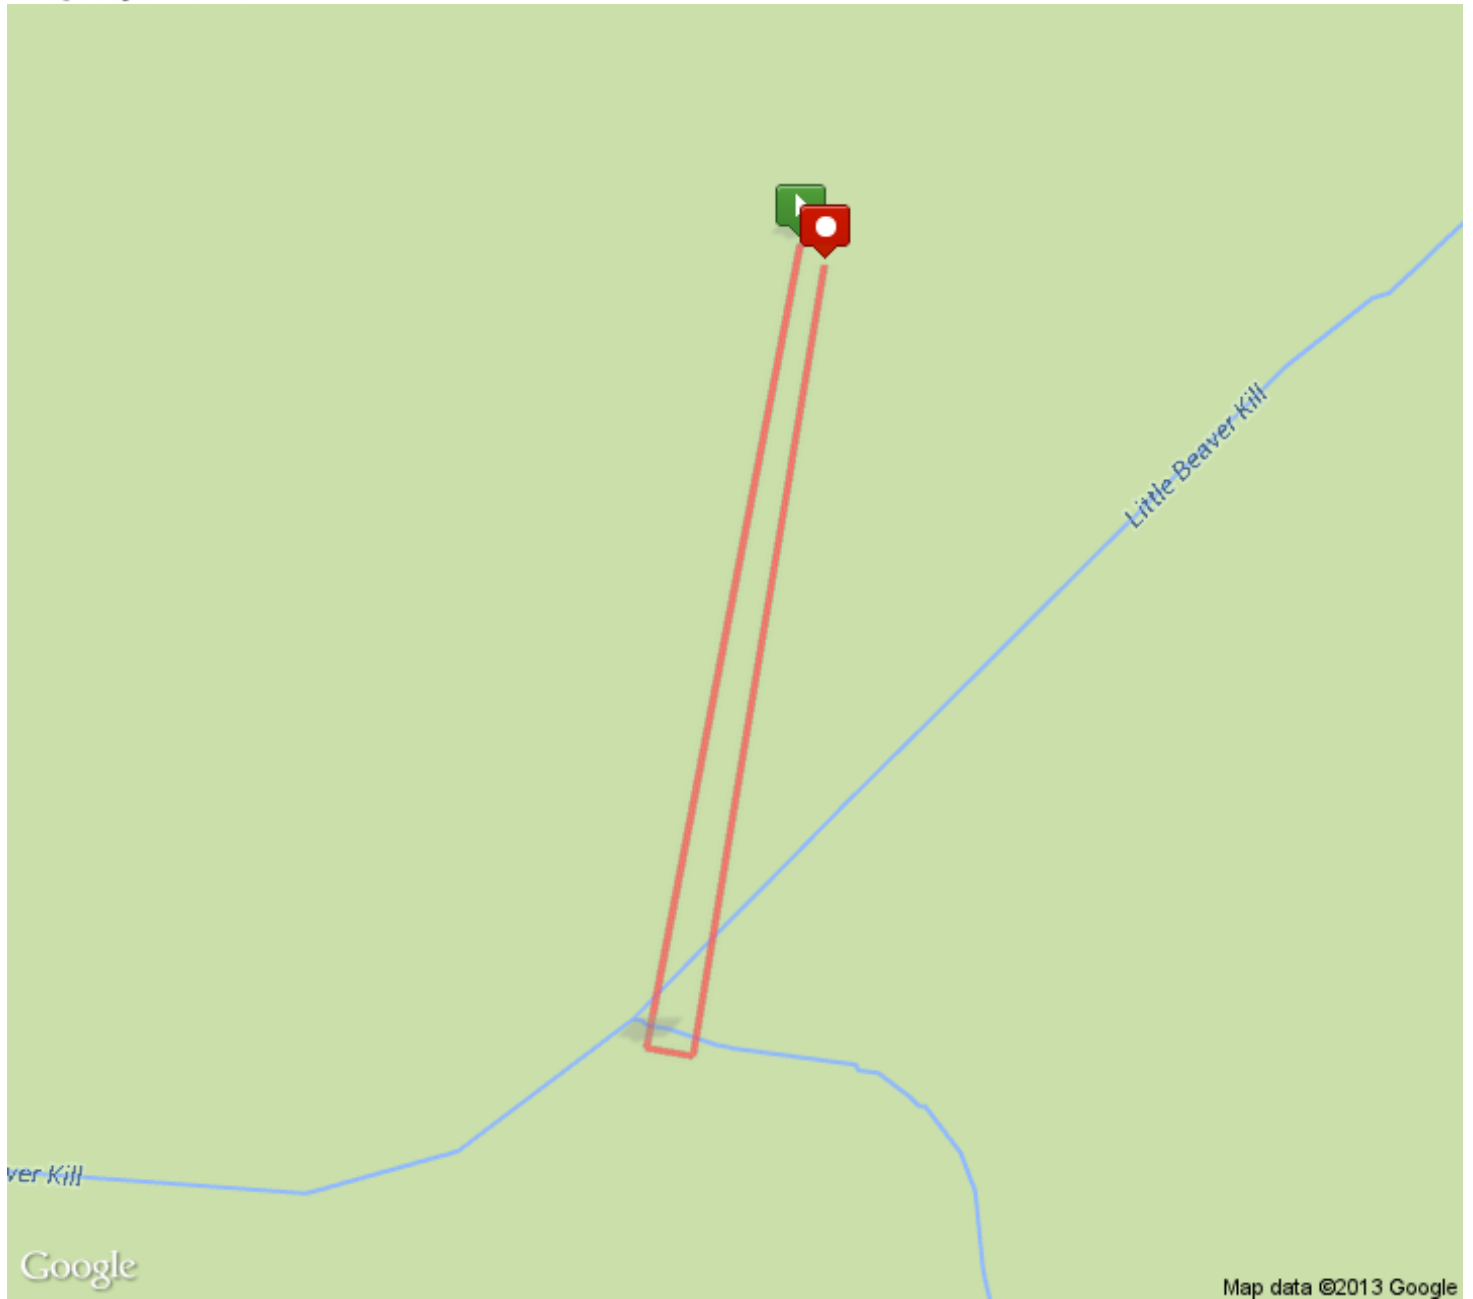

HVTC Summer Tri-Series: Swim Course

Distance: 0.23 mi

Elevation: 38.3202099738 ft (Max: 253.32)

mapmyfitness

MapMyFitness • <http://mapmyfitness.com/routes/view/338134337>